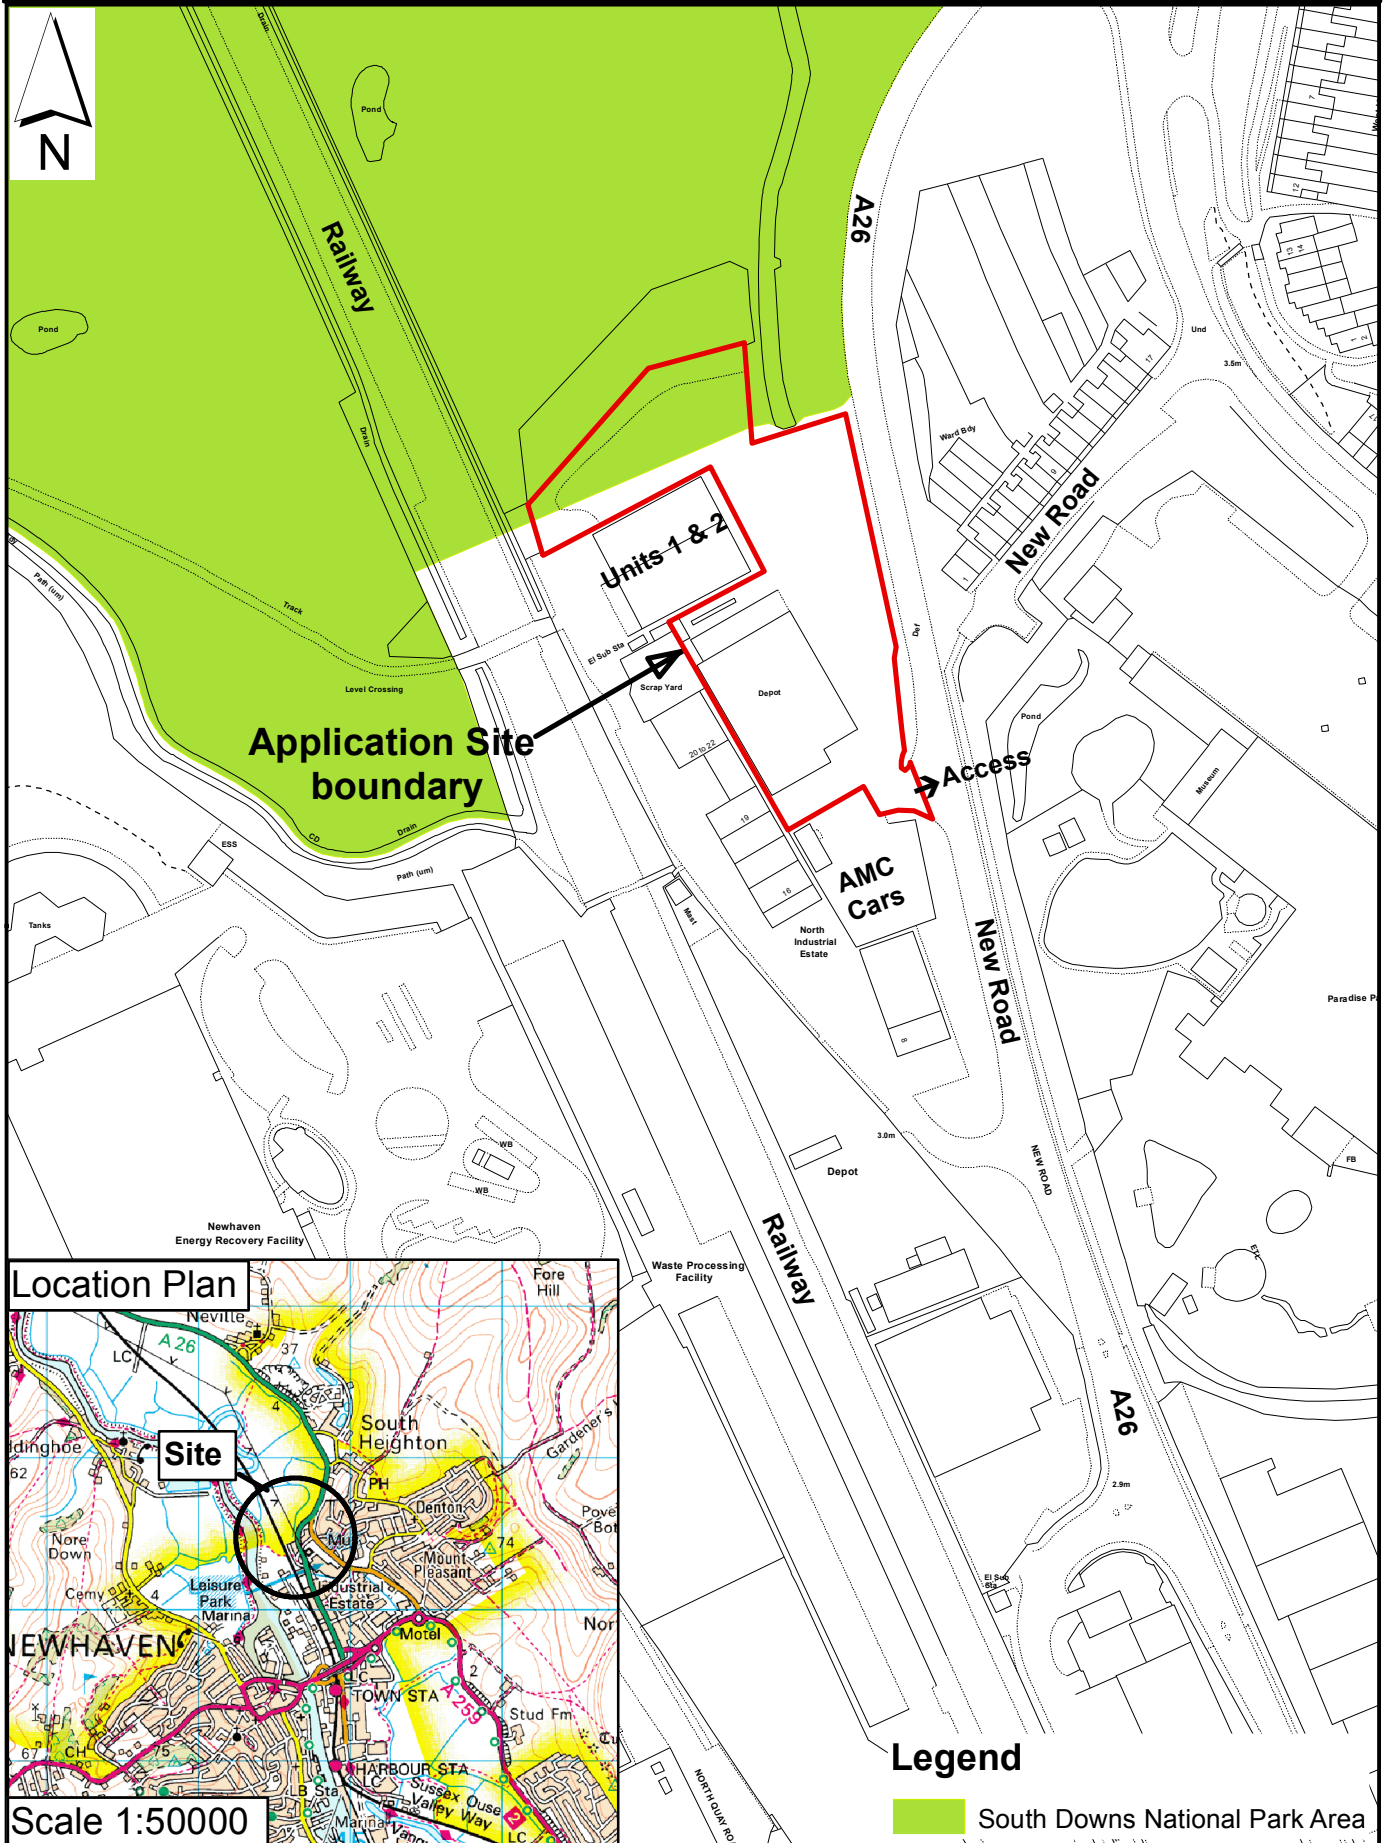

SDNP/15/05347/CW

Titan Maritime UK Ltd, New Road, Industrial Area, Newhaven

**Legend**

 South Downs National Park Area

Scale 1:2000

Rupert Clubb BEng (Hons) CEng MICE  
Director of Communities,  
Economy and Transport  
East Sussex County Council

Reproduced from the Ordnance Survey mapping with the permission of the Controller of Her Majesty's Stationery Office © Crown Copyright.  
Unauthorised reproduction infringes Crown copyright and may lead to prosecution or civil proceedings.  
East Sussex County Council, 100019601, 2015