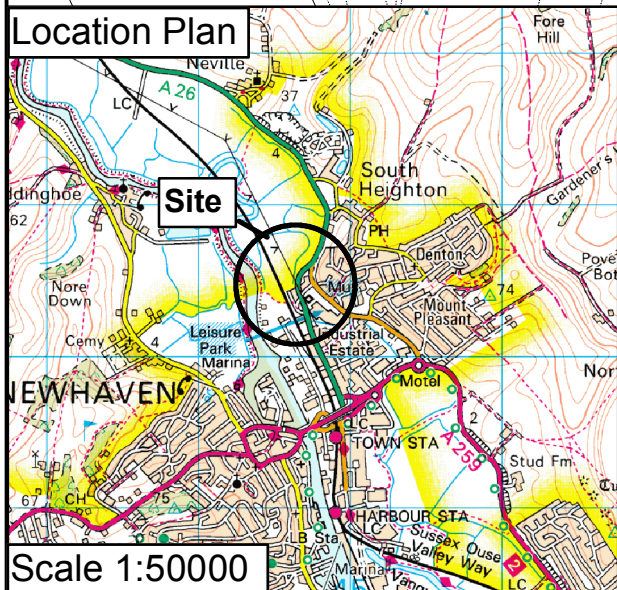

SDNP/15/05347/CW

Titan Maritime UK Ltd, New Road, Industrial Area, Newhaven

**Legend**

 South Downs National Park Area

Scale 1:2000

Rupert Clubb BEng (Hons) CEng MICE  
Director of Communities,  
Economy and Transport  
East Sussex County Council

Reproduced from the Ordnance Survey mapping with the permission of the Controller of Her Majesty's Stationery Office © Crown Copyright.  
Unauthorised reproduction infringes Crown copyright and may lead to prosecution or civil proceedings.  
East Sussex County Council, 100019601, 2015